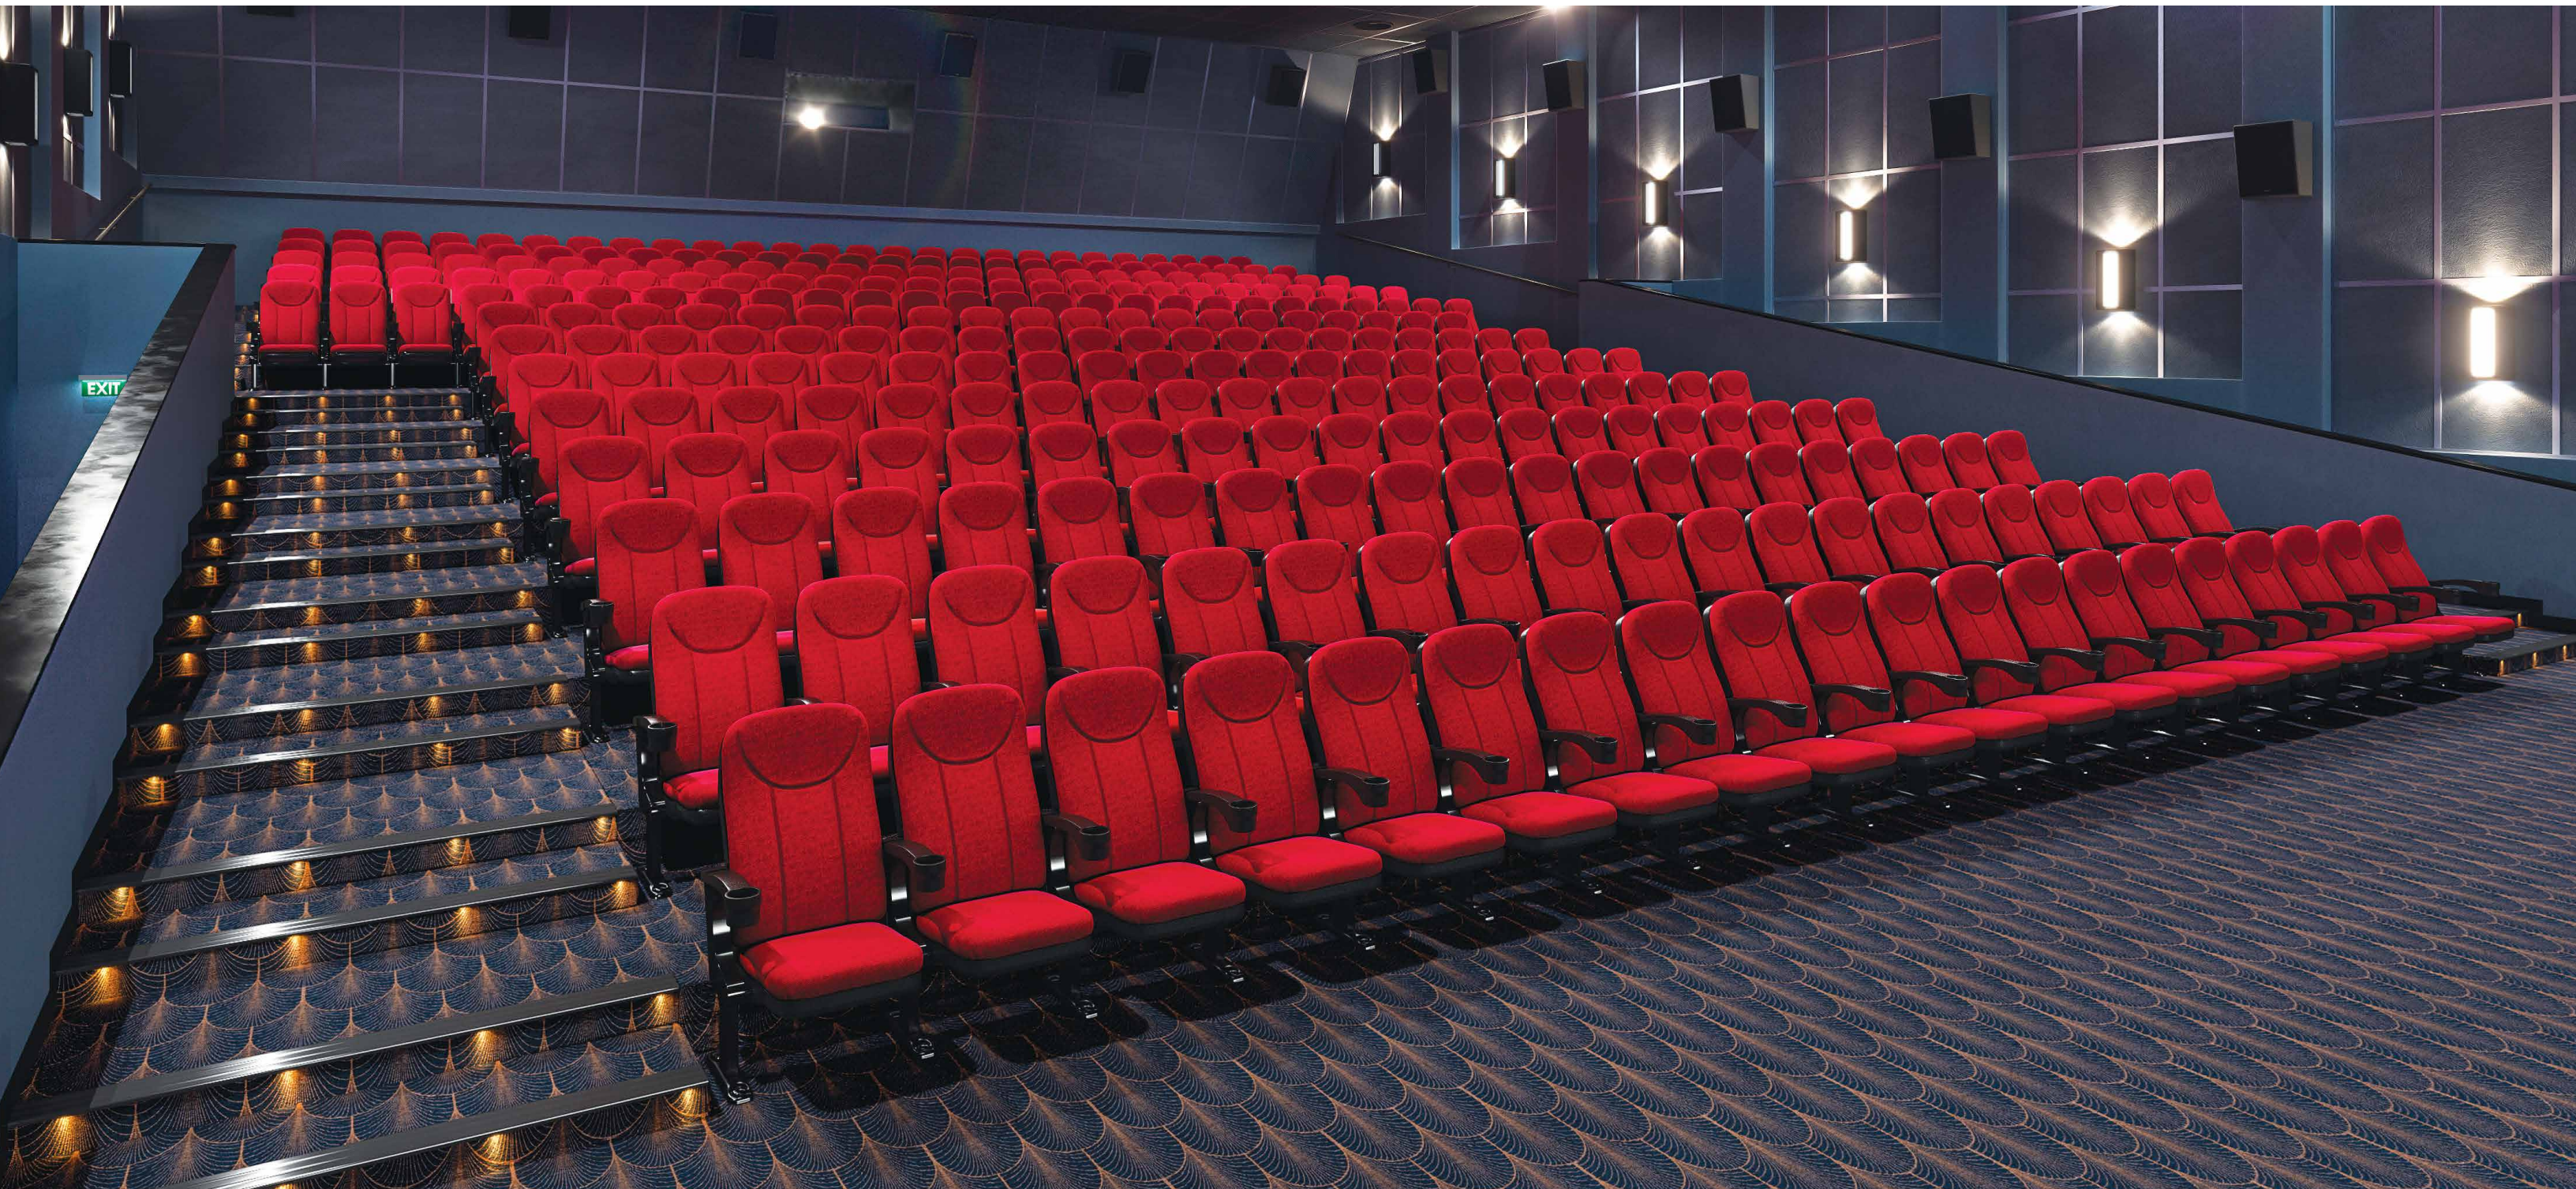

Cameo

Cinerama

Fanfare

Festival