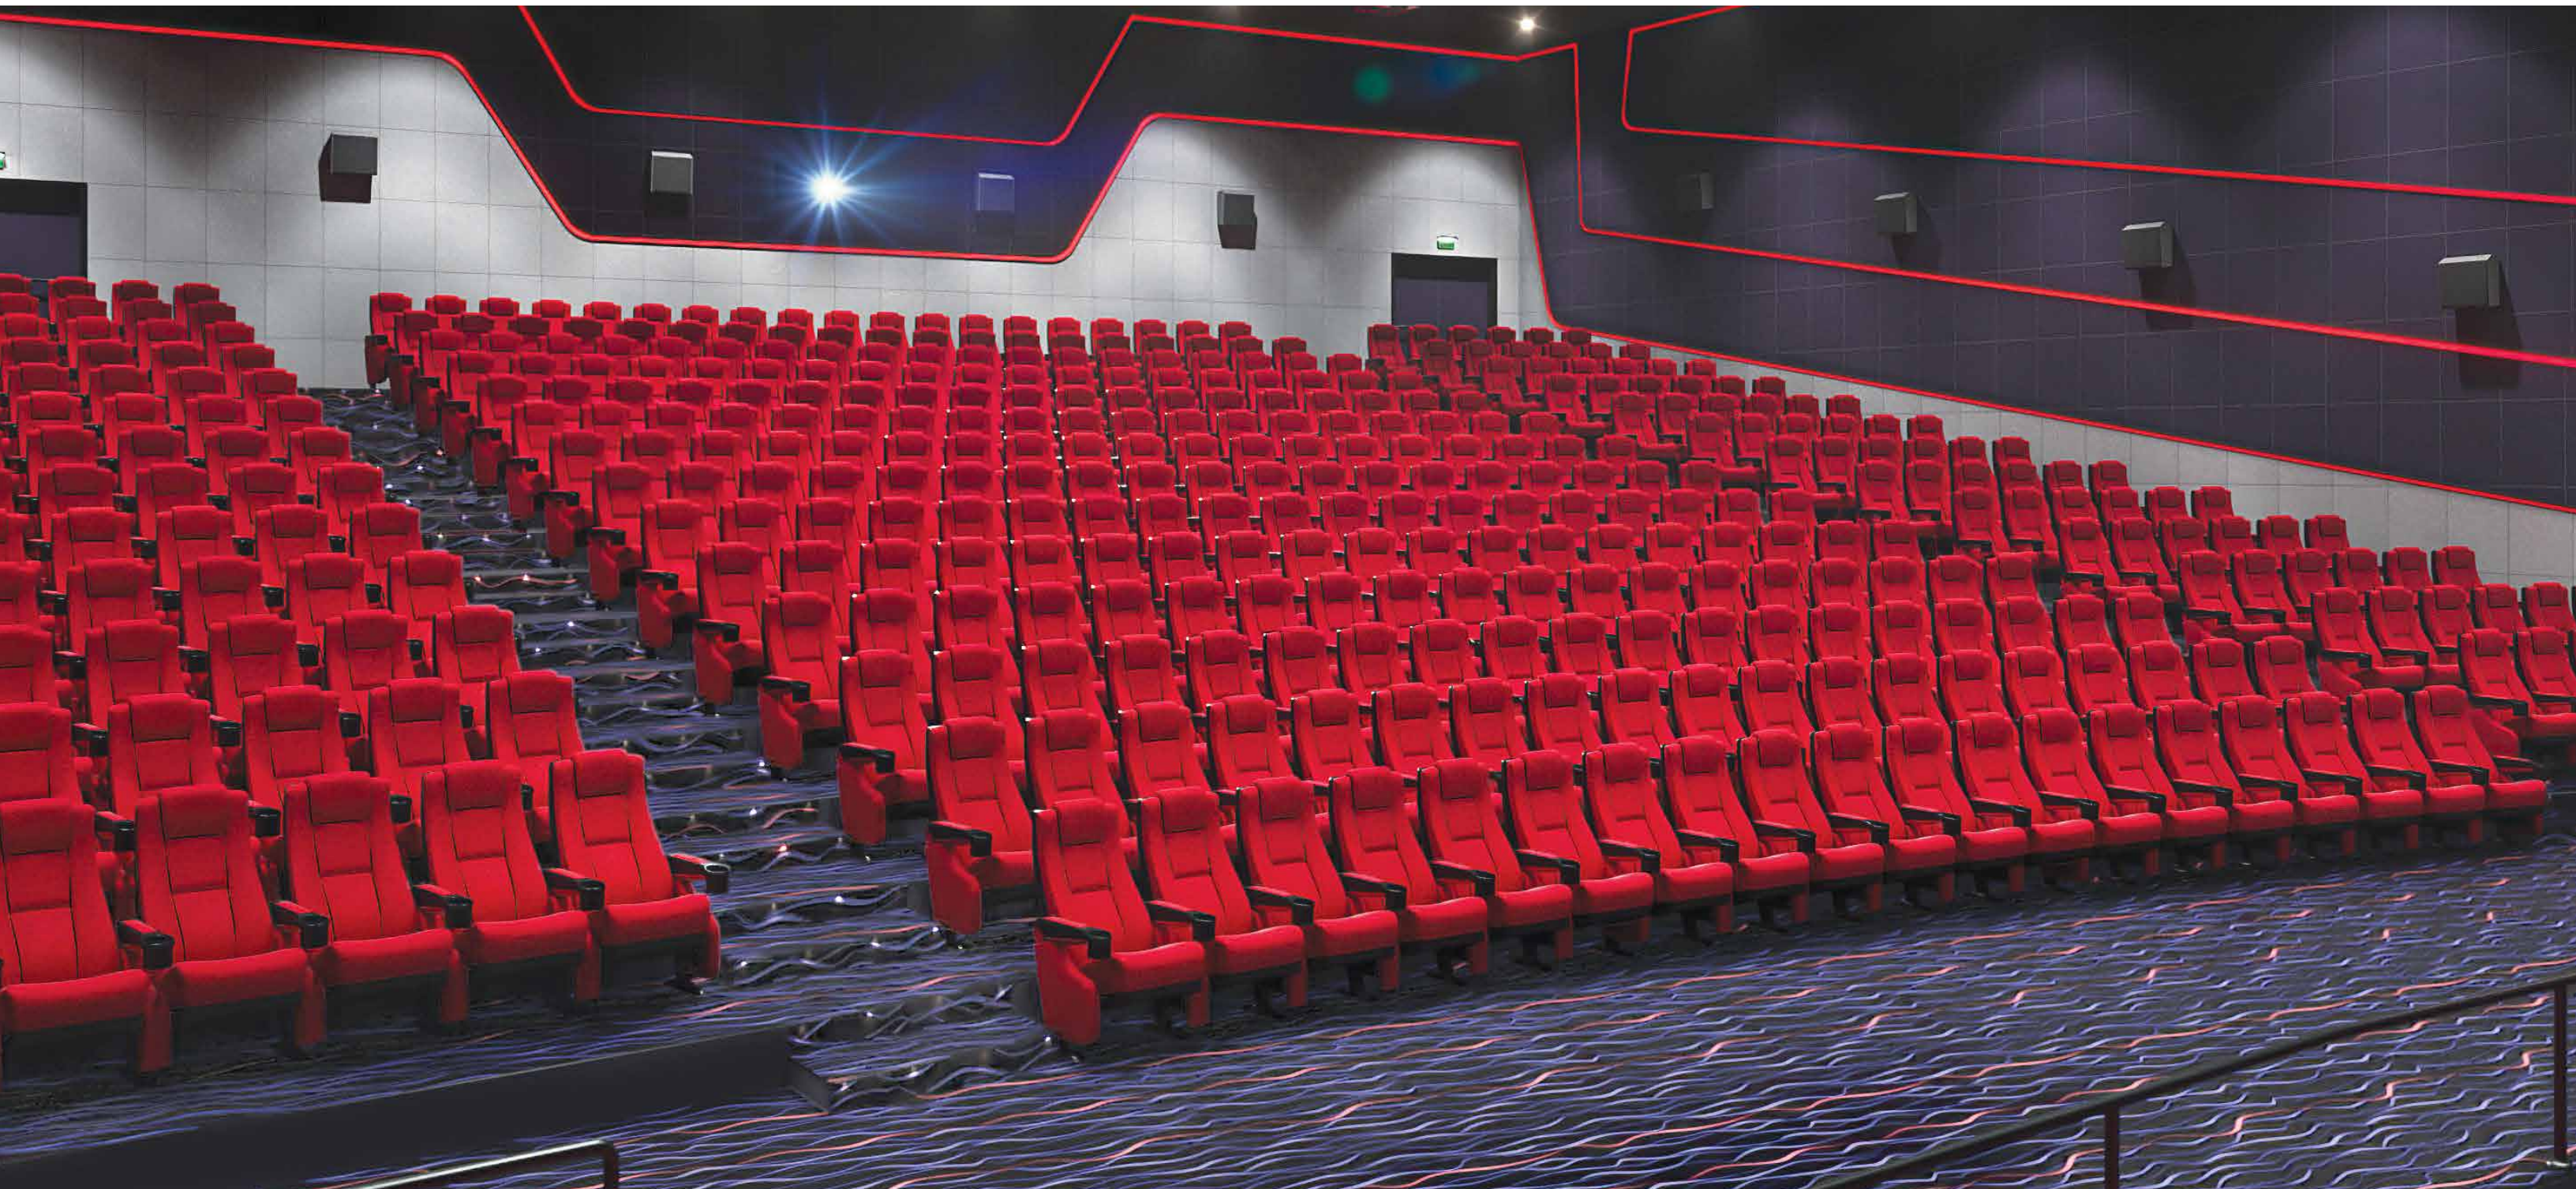

Focus

Interlude

Ovation

Performer