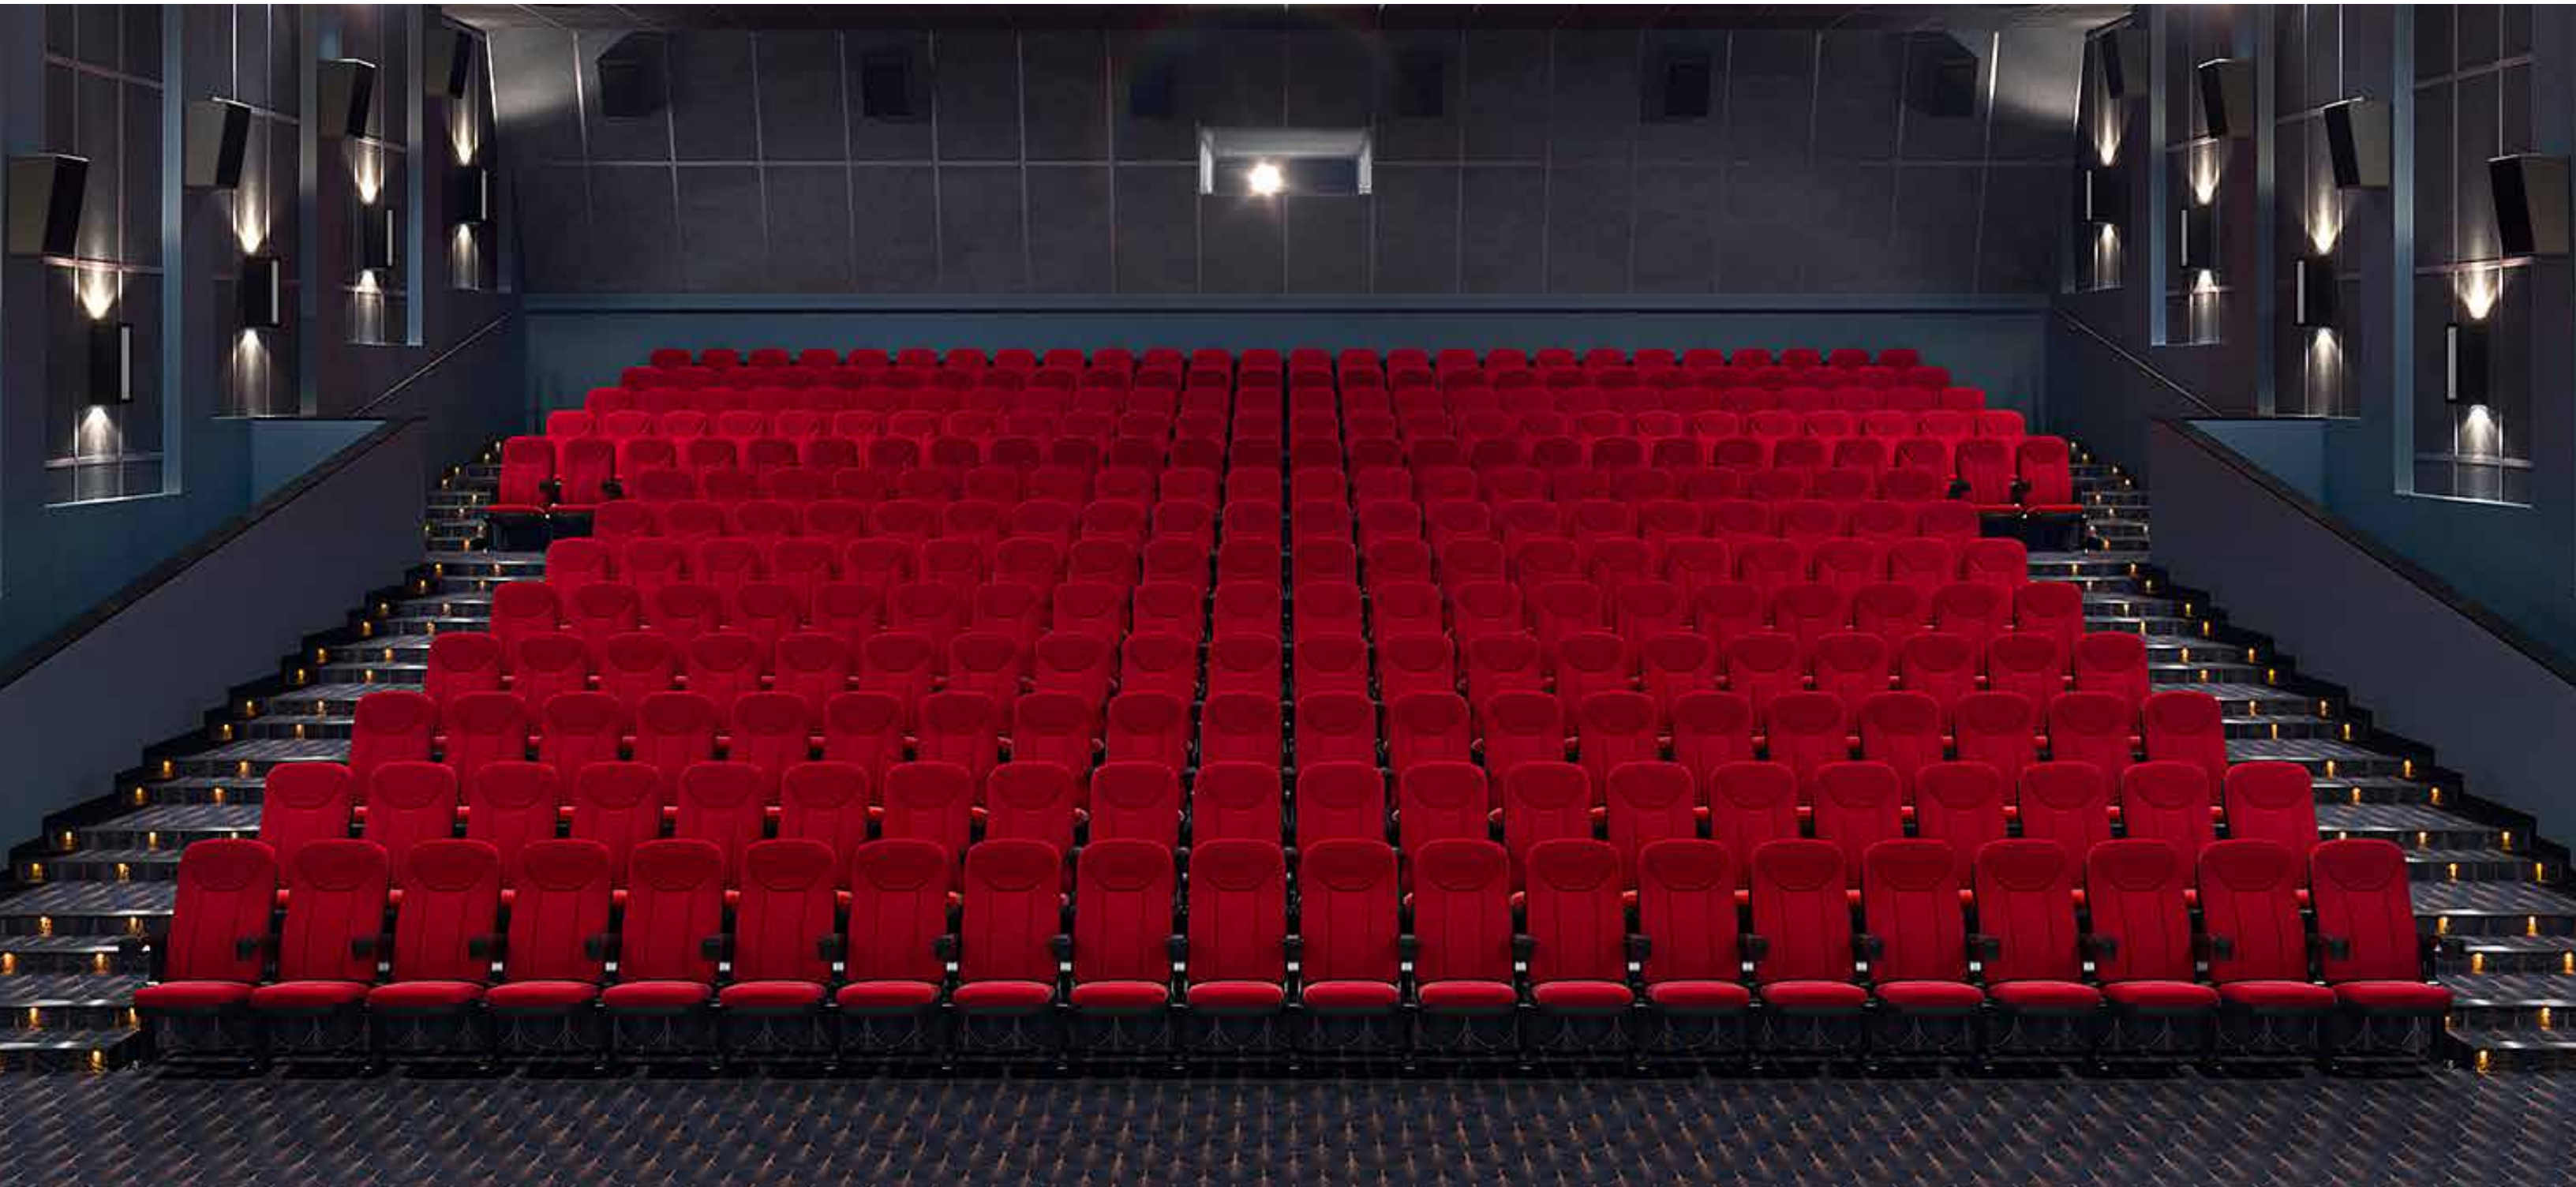

Trilogy

Showcase

Star

Venue