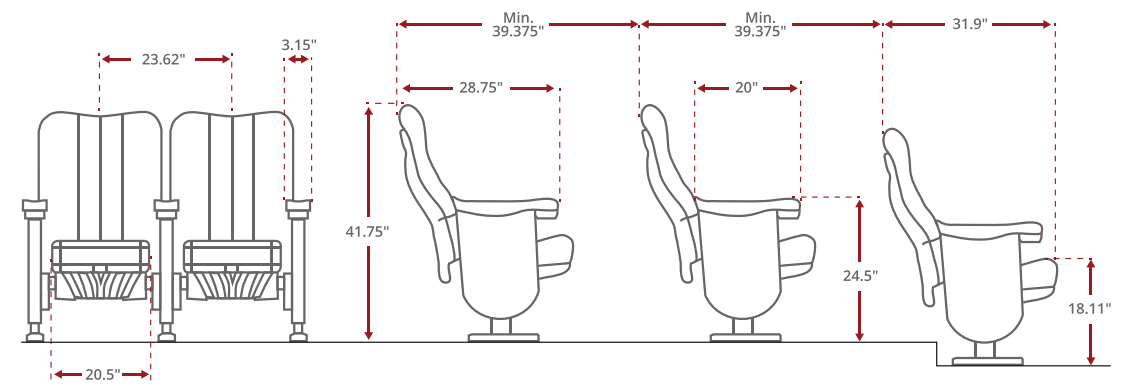

the APPLAUSE